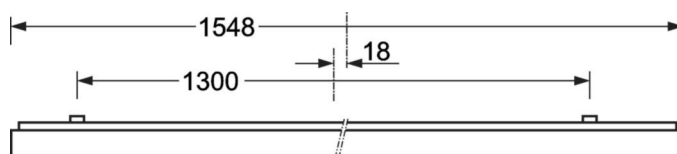

Surface-mounted luminaire - Micro-prismatic diffuser - direct distribution

Steel sheet enclosure, powder-coated rectangular cross-section, integrated Quicklock quick-mount bracket system with catch hook and safety rope for simple and quick mounting; Housing colour traffic white RAL 9016; Homogeneous direct light distribution for VDU-compatibility in accordance with DIN-EN 12464-1; glare reduction through microprism diffuser with special "multilayer" technology and optimised light deflecting foil; Easy installation of the connection, directly on the top of the luminaire with a terminal cover cap. Electrical connection via 5-pole connection terminal with plug-in contacts.. If required, an AVA-MH universal mounting aid is available as an accessory. Surface-mounted luminaire for ceiling installation; connection to an SRT quick fit mounting system via an SRGVU mounting device carrier.

## MECHANICS

Housing colour	traffic white RAL 9016
Dimensions (LxWxH/DxH)	1548mm x 239mm x 62mm
Weight (net)	7kg
Cable entry KE (X/Y)	0mm/0mm
Type of installation	Ceiling-mounted single installation, Ceiling-mounted trunking installation, Mounting rail installation

## Dimensions

L	1548 mm	Length
B	239 mm	Width
H	62 mm	Height
A1	1300 mm	Mounting distance single mounting
A3	248 mm	Mounting distance between luminaires in a light run arrangement
A4	125 mm	Mounting distance (width)
X	0 mm	Distance cable infeed to the center of the luminaire on the X-axis
Y	0 mm	Distance cable infeed to the center of the luminaire on the Y-axis