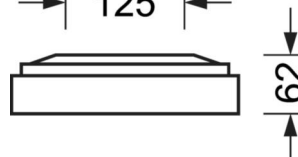

## MECHANICS

Housing colour	traffic white RAL 9016
Dimensions (LxWxH/DxH)	1548mm x 239mm x 62mm
Weight (net)	7kg
Cable entry KE (X/Y)	0mm/0mm
Type of installation	Ceiling-mounted single installation, Ceiling-mounted trunking installation, Mounting rail installation

## Dimensions

L	1548 mm	Length
B	239 mm	Width
H	62 mm	Height
A1	1300 mm	Mounting distance single mounting
A3	248 mm	Mounting distance between luminaires in a light run arrangement
A4	125 mm	Mounting distance (width)
X	0 mm	Distance cable infeed to the center of the luminaire on the X-axis
Y	0 mm	Distance cable infeed to the center of the luminaire on the Y-axis